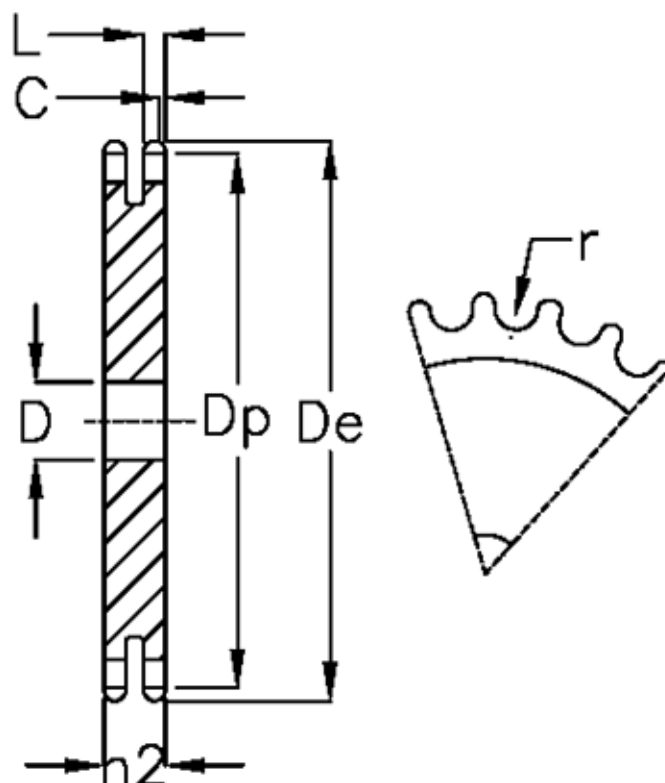

Article number: 616022002120

Description: Plate wheel 05 B-2 Z=120 duplex

Measures

C	= 1
D	= 20
De	= 310
Dp	= 305.61
For chain size	= 8 x 3,0 mm
For chain type	= 05 B-2
h2	= 8.3
L	= 2.7

Number of teeth	= 120
r	= 5